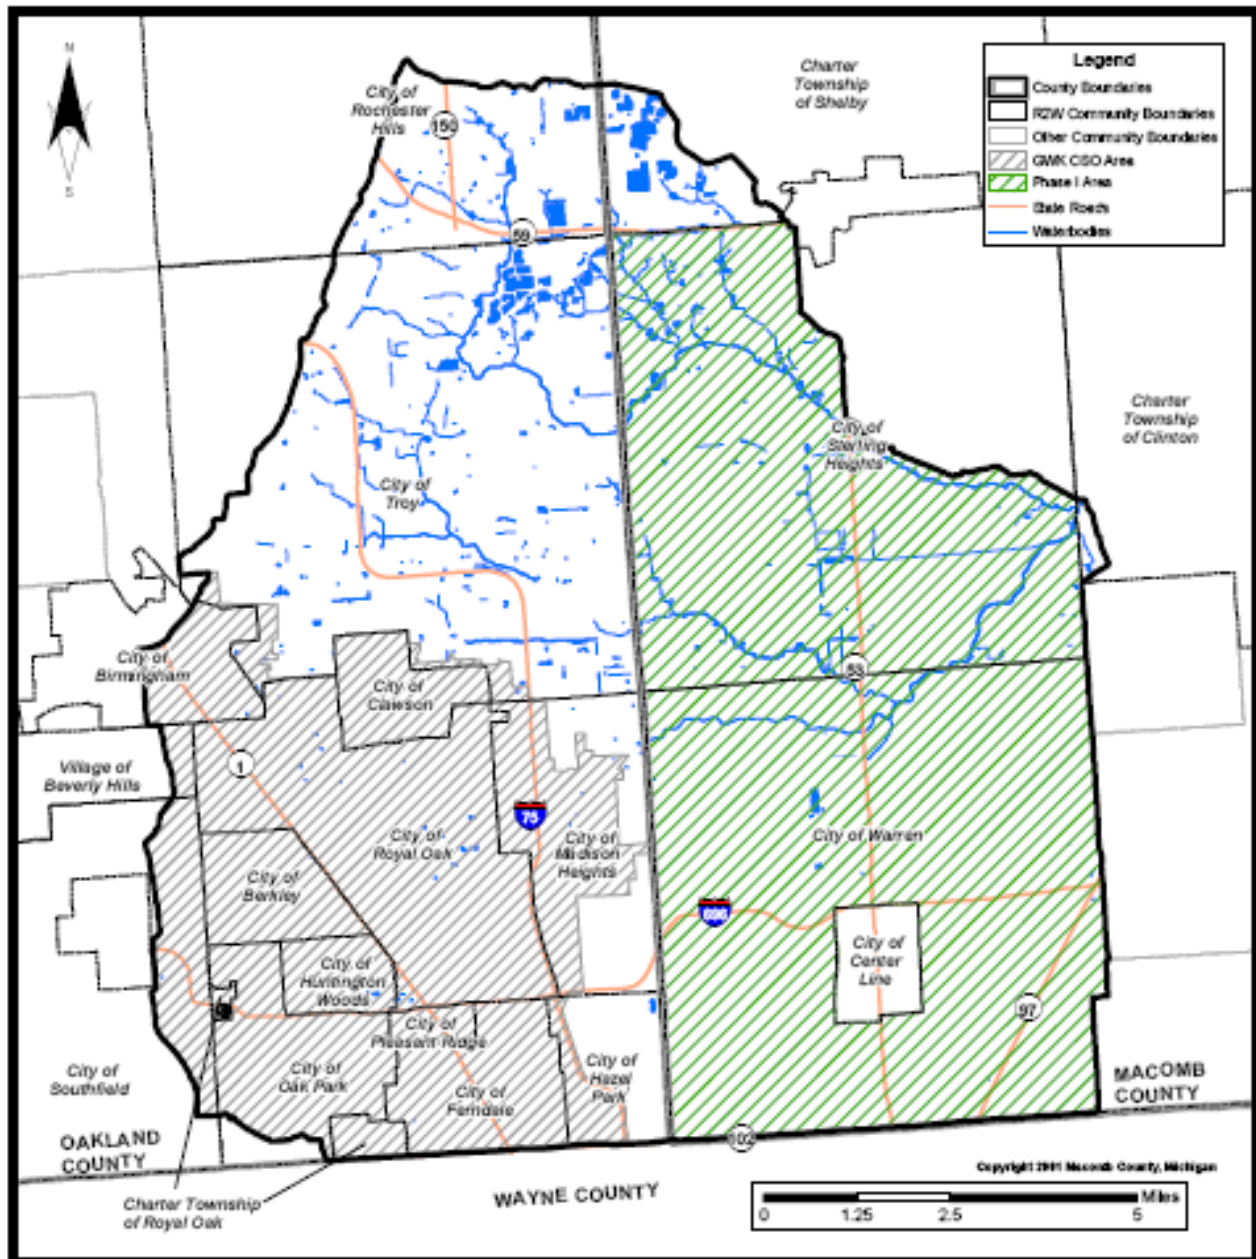

## Red Run Subwatershed, Clinton River Watershed

### Municipalities – Oakland County:

- Berkley
- Beverly Hills
- Birmingham
- Clawson
- Ferndale
- Hazel Park
- Huntington Woods
- Madison Heights
- Oak Park
- Pleasant Ridge
- Rochester Hills
- Royal Oak
- Royal Oak Township
- Southfield
- Troy

### Municipalities – Macomb County:

- Centerline
- Shelby Township
- Sterling Heights
- Warren